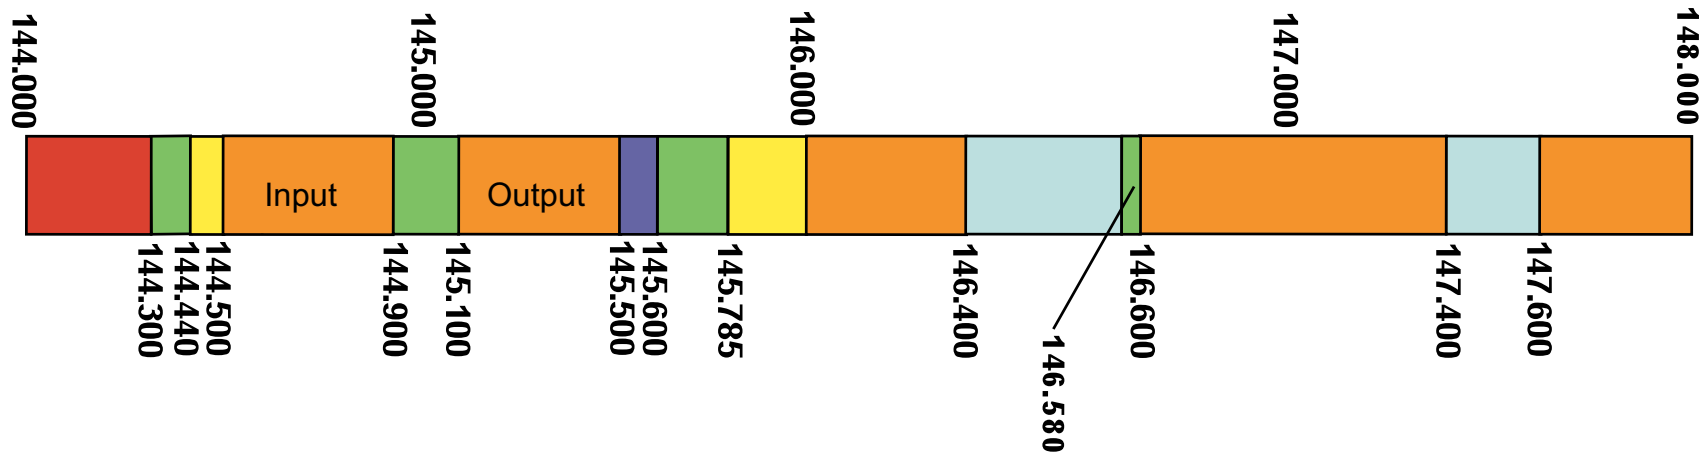

Northern California 2 Meter Band Plan

Legend

- Satellite
- Digital
- Experimental
- Simplex
- Weak Signal
- FM Repeaters

For Repeater coordination in Northern California contact NARCC www.narcc.org

For weak signal info see the Western States Weak Signal Society <http://www.wswss.org/>

For satellite information see Amsat www.amsat.org

Specific Frequency info
 FM Channel spacing
 20 kHz below 146.00
 15 kHz above 146.00

144.000-144.100 CW only
 144.200 SSB calling
 144.390 APRS
 146.58 Digital
 145.51 SSTV
 146.52 Nationwide FM calling.

FM Simplex frequencies:
 146.415, 146.430, 146.445,
 146.460, 146.475, 146.490, 146.505,
 146.520, 146.535, 146.550, 146.565,
 146.595, 147.405, 147.420, 147.435,
 147.450, 147.465, 147.480, 147.495,
 147.510, 147.525, 147.540, 147.555,
 147.570, 147.585